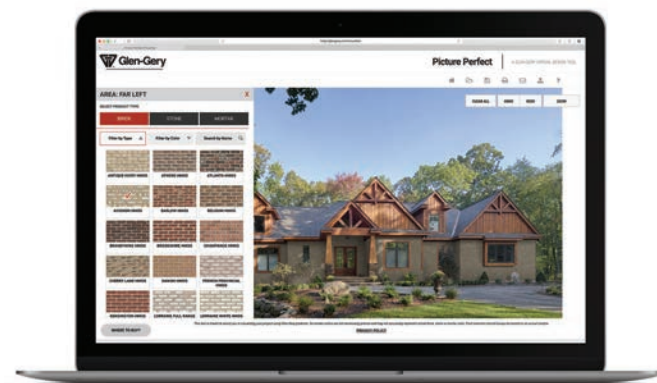

See it before you live it.

With the Picture Perfect design tool from Glen-Gery, you can visualize your project with any Glen-Gery building product, including molded brick. Try one look or try them all, and see what fits for you.

Find your style at glengery.com/visualizer

Danish

You + Your Style

It all comes together at glengery.com