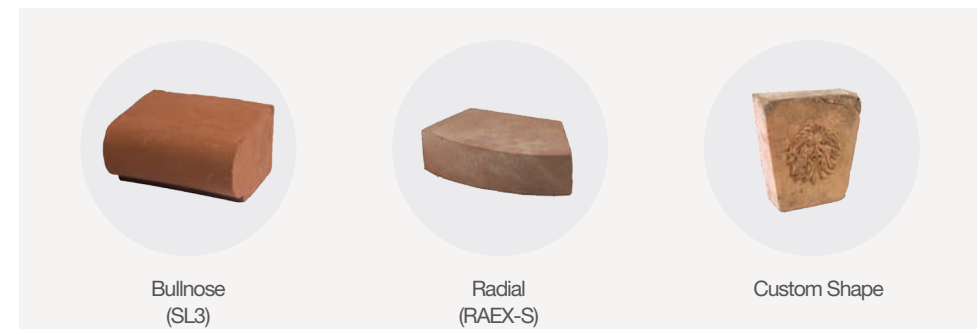

Let your project take shape. Embrace architectural versatility with an array of custom shapes.