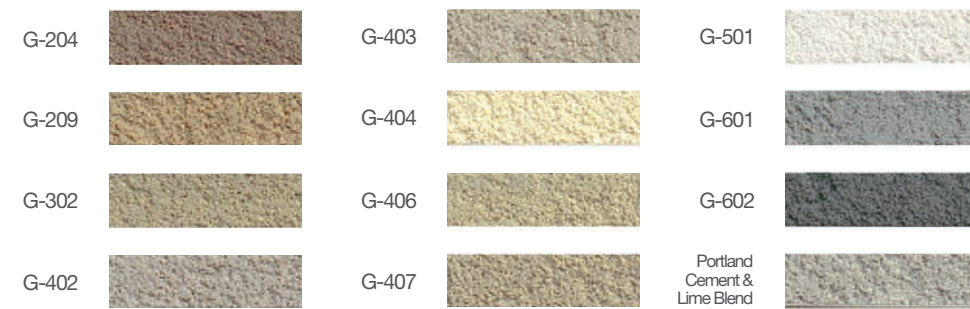

# Mortar

C O L O R   S E L E C T I O N

Choosing the right mortar color can make all the difference when building your vision. Whether you're going for contrast or a more even-toned aesthetic, our range of mortar styles can help bring your ideal look to life. See the full suite of mortar colors at [glengery.com](http://glengery.com).