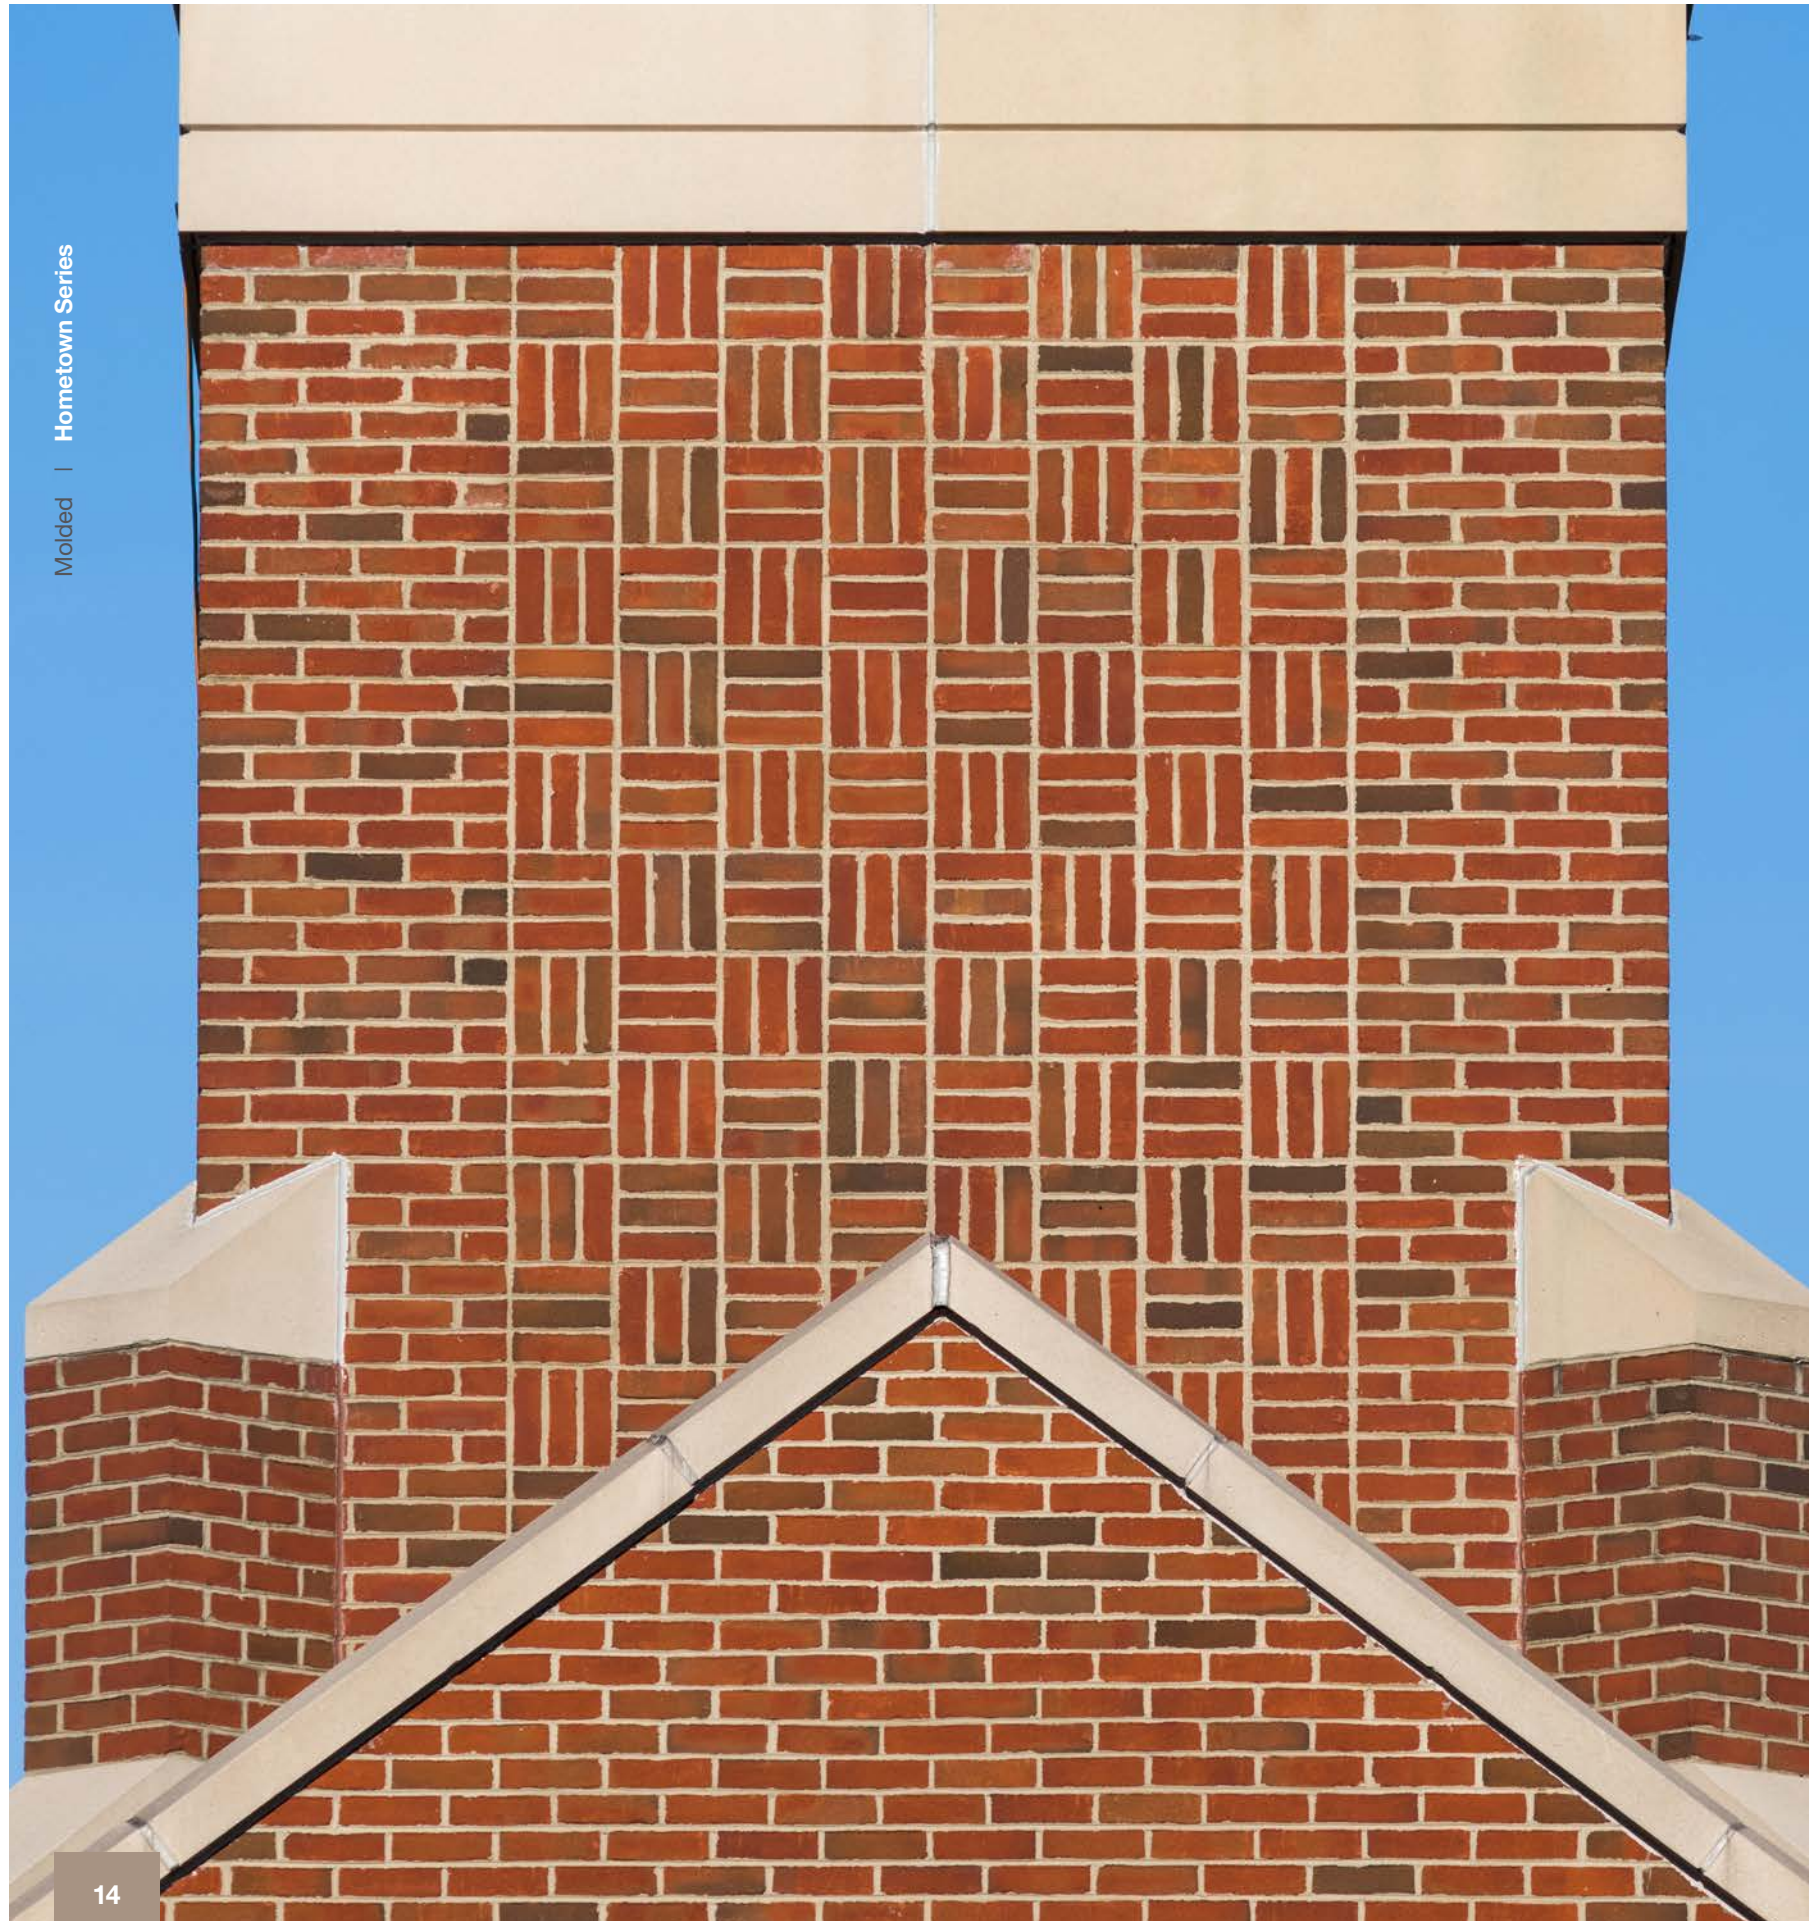

51-DDX

Antique Red

50-DD

350-M

56-DD

47-HB

4-HB

Valley Forge