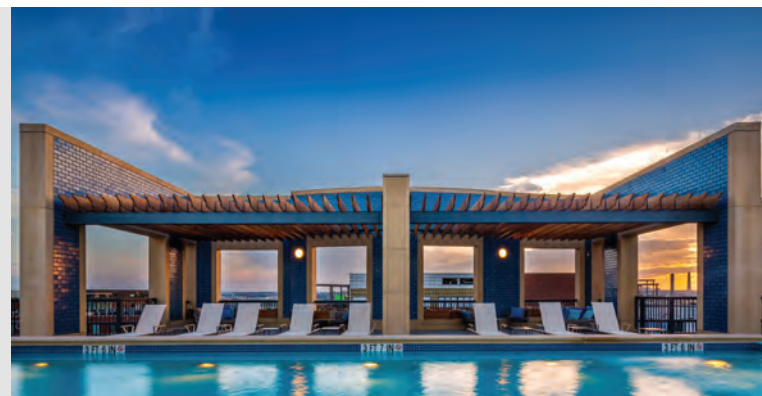

When having the blues is a good thing.

Shrouded in saturated sleekness: the only way to improve upon a poolside afternoon.