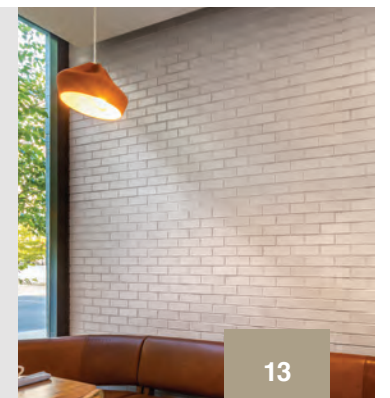

White
Glazed